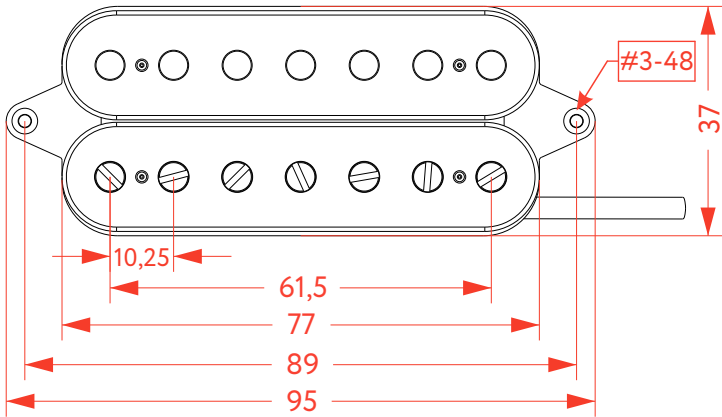

Humbucker 7 Dimensions

Standard (bridge / neck)

Deep legs (bridge / neck)