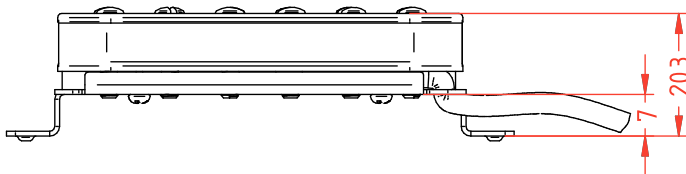

Humbucker Dimensions

Standard (bridge / neck)

F-Spaced (only bridge)

Cover Version