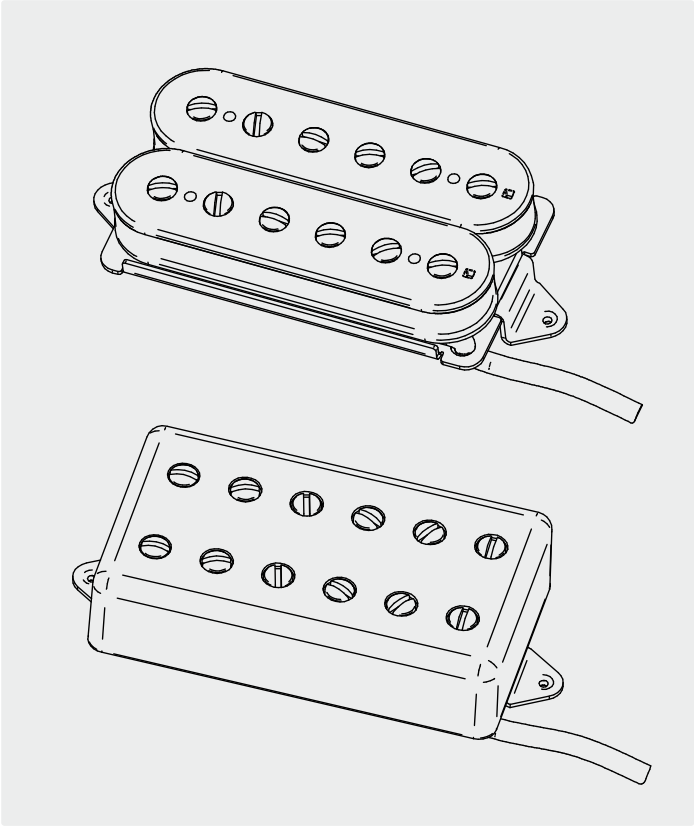

Humbucker Dimensions

Standard (bridge / neck)

F-Spaced (only bridge)

Cover Version