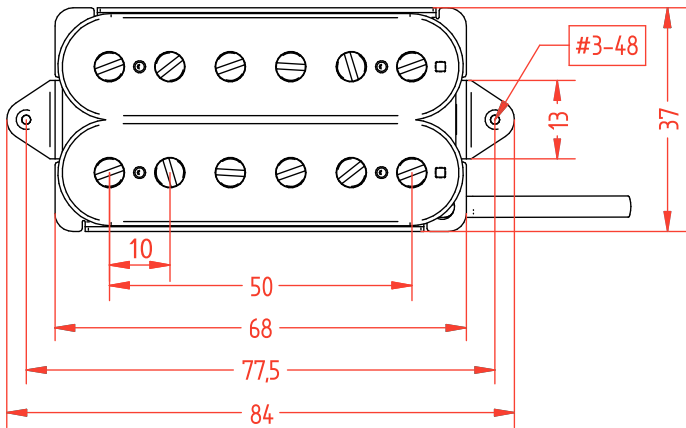

Humbucker Dimensions

Standard (bridge / neck)

F-Spaced (only bridge)

Cover Version