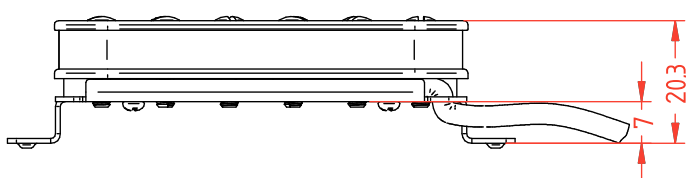

Humbucker Dimensions

Standard (bridge / neck)

F-Spaced (only bridge)

Cover Version