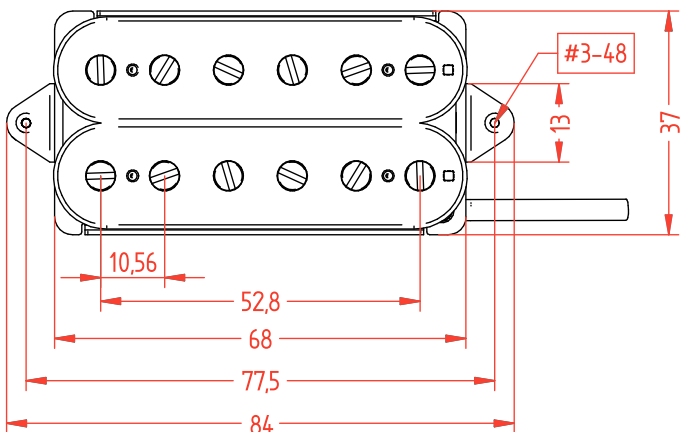

Humbucker Dimensions

Standard (bridge / neck)

F-Spaced (only bridge)

Cover Version